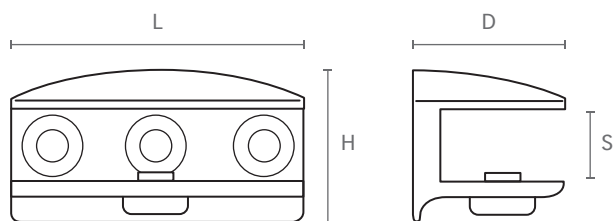

ART. **RM01**

design: Studio Mital

Reggimensola regolabile in zama pressofusa,
completa di vite e tassello mod. B*.

Die-cast zamac adjustable shelf support,
with screw and plug mod. B* included.

Misure / Sizes

Finiture / Finishes

Cromo
Chrome

Econichel
Econickel

Nichel satinato
Satined nickel

ART.	L	H	D	S
RM01A	65	43	40	8/20
RM01B	30	25	25	6/8

ART. **RM04**

design: Studio Mital

Reggimensola in zama pressofusa,
completa di vite e tassello mod. B*.

Die-cast zamac shelf support,
with screw and plug mod. B* included.

Misure / Sizes

Finiture / Finishes

Cromo
Chrome

Cromo opaco
Matt chrome

Nichel satinato
Satined nickel

ART.	L	H	D	S
RM04	48	25	25	6/11