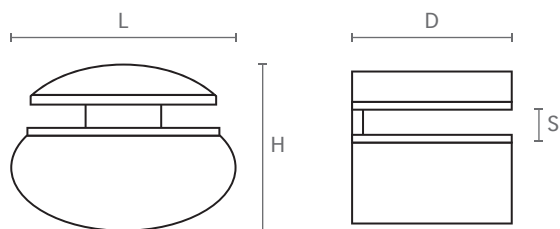

ART. **RM10**

design: Studio Mital

Reggimensola regolabile in zama pressofusa, completa di viti e tasselli mod. B*.

Die-cast zamac adjustable shelf support, with screws and plugs mod. B* included.

Misure / Sizes

Finiture / Finishes

Cromo
Chrome

Econichel
Econickel

Nichel satinato
Satined nickel

ART.	L	H	D	S
RM10A	40	88	106	0/32
RM10B	31	68	75	0/18
RM10C	29	56	55	0/14

ART. **RM02**

design: Studio Mital

Reggimensola regolabile in zama pressofusa, completa di vite e tassello mod. B*.

Die-cast zamac adjustable shelf support, with screw and plug mod. B* included.

Misure / Sizes

Finiture / Finishes

Cromo
Chrome

Econichel
Econickel

Nichel satinato
Satined nickel

ART.	L	H	D	S
RM02B	35	26	25	6/10