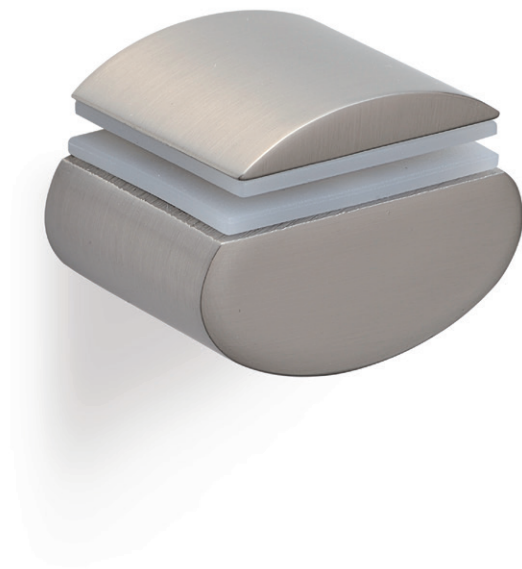

ART. **RM10**

design: Studio Mital

Reggimensola regolabile in zama pressofusa, completa di viti e tasselli mod. B*.

Die-cast zamac adjustable shelf support, with screws and plugs mod. B* included.

Misure / Sizes

Finiture / Finishes

Cromo
Chrome

Econichel
Econickel

Nichel satinato
Satined nickel

ART.	L	H	D	S
RM10A	40	88	106	0/32
RM10B	31	68	75	0/18
RM10C	29	56	55	0/14

ART. **RM02**

design: Studio Mital

Reggimensola regolabile in zama pressofusa, completa di vite e tassello mod. B*.

Die-cast zamac adjustable shelf support, with screw and plug mod. B* included.

Misure / Sizes

Finiture / Finishes

Cromo
Chrome

Econichel
Econickel

Nichel satinato
Satined nickel

ART.	L	H	D	S
RM02B	35	26	25	6/10

ART. **RM01**

design: Studio Mital

Reggimensola regolabile in zama pressofusa,
completa di vite e tassello mod. B*.

Die-cast zamac adjustable shelf support,
with screw and plug mod. B* included.

Misure / Sizes