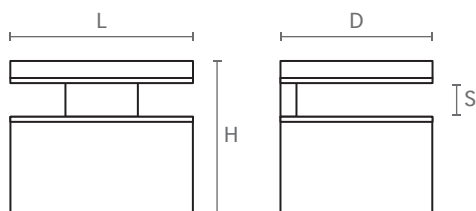

Finiture / Finishes

Cromo
Chrome

Econichel
Econickel

Nichel satinato
Satined nickel

ART.	L	H	D	S
RM10A	40	88	106	0/32
RM10B	31	68	75	0/18
RM10C	29	56	55	0/14

ART. **RM02**

design: Studio Mital

Reggimensola regolabile in zama pressofusa, completa di vite e tassello mod. B*.

Die-cast zamac adjustable shelf support, with screw and plug mod. B* included.

Misure / Sizes

Finiture / Finishes

Cromo
Chrome

Econichel
Econickel

Nichel satinato
Satined nickel

ART.	L	H	D	S
RM02B	35	26	25	6/10

ART. **RM01**

design: Studio Mital

Reggimensola regolabile in zama pressofusa,
completa di vite e tassello mod. B*.

Die-cast zamac adjustable shelf support,
with screw and plug mod. B* included.

Misure / Sizes