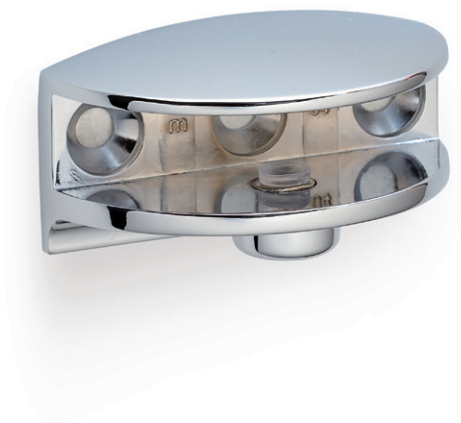

Finiture / Finishes

Cromo
Chrome

Econichel
Econickel

Nichel satinato
Satined nickel

ART.	L	H	D	S
RM10A	40	88	106	0/32
RM10B	31	68	75	0/18
RM10C	29	56	55	0/14

ART. **RM02**

design: Studio Mital

Reggimensola regolabile in zama pressofusa, completa di vite e tassello mod. B*.

ART. **RM01**

design: Studio Mital

Reggimensola regolabile in zama pressofusa,
completa di vite e tassello mod. B*.

Die-cast zamac adjustable shelf support,
with screw and plug mod. B* included.

Misure / Sizes

Finiture / Finishes

Cromo
Chrome

Econichel
Econickel

Nichel satinato
Satined nickel

ART.	L	H	D	S
RM01A	65	43	40	8/20
RM01B	30	25	25	6/8

ART. **RM04**

design: Studio Mital

Reggimensola in zama pressofusa,
completa di vite e tassello mod. B*.

Die-cast zamac shelf support,
with screw and plug mod. B* included.

Misure / Sizes

Finiture / Finishes

Cromo
Chrome

Cromo opaco
Matt chrome

Nichel satinato
Satined nickel

ART.	L	H	D	S
RM04	48	25	25	6/11