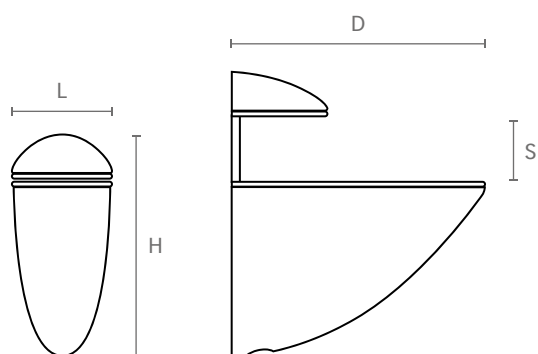

ART. **RM10**

design: Studio Mital

Reggimensola regolabile in zama pressofusa, completa di viti e tasselli mod. B*.

Die-cast zamac adjustable shelf support, with screws and plugs mod. B* included.

Misure / Sizes

Finiture / Finishes

Cromo
Chrome

Econichel
Econickel

Nichel satinato
Satined nickel

ART.	L	H	D	S
RM10A	40	88	106	0/32
RM10B	31	68	75	0/18
RM10C	29	56	55	0/14

ART. **RM02**

design: Studio Mital

Reggimensola regolabile in zama pressofusa, completa di vite e tassello mod. B*.

Die-cast zamac adjustable shelf support, with screw and plug mod. B* included.

Misure / Sizes

Finiture / Finishes

Cromo
Chrome

Econichel
Econickel

Nichel satinato
Satined nickel

ART.	L	H	D	S
RM02B	35	26	25	6/10