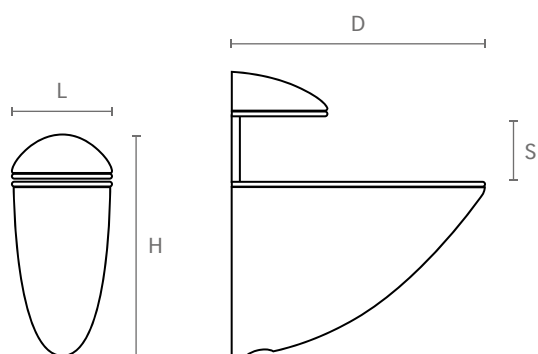

#### Misure / Sizes

Steel shelf support,  
with screws and plugs mod. B\* included.

Misure / Sizes

Finiture / Finishes

Cromo  
Chrome

Nichel satinato  
Satinated nickel

ART.	L	H	D
RM25A	30	190	240
RM25B	25	140	190

ART. **RM10**