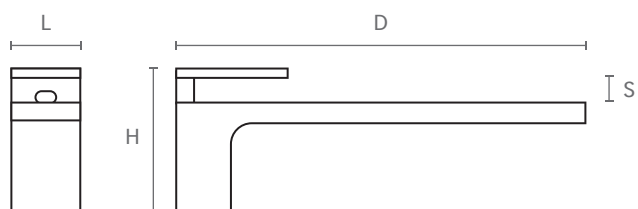

ART. **RM35**

design: Mital Lab

Reggimensola regolabile in zama pressofusa, completa di viti e tasselli mod. B\*.

Die-cast zamac adjustable shelf support, with screws and plugs mod. B\* included.

Misure / Sizes

Finiture / Finishes

Cromo  
Chrome

Nichel satinato  
Satined nickel

ART.	L	H	D	S
RM35A	30	50	140	6/25
RM35B	20	35	80	5/18

ART. **RM30**

design: Studio Mital

Reggimensola regolabile in zama pressofusa, completa di viti e tasselli mod. A\*.

#### Misure / Sizes