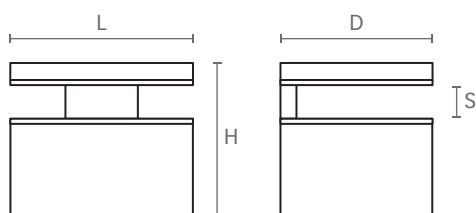

#### Misure / Sizes

#### Finiture / Finishes

Cromo  
Chrome

Econichel  
Econickel

Nichel satinato  
Satined nickel

ART.	L	H	D	S
RM10A	40	88	106	0/32
RM10B	31	68	75	0/18
RM10C	29	56	55	0/14

ART. **RM01**

design: Studio Mital

Reggimensola regolabile in zama pressofusa,  
completa di vite e tassello mod. B\*.