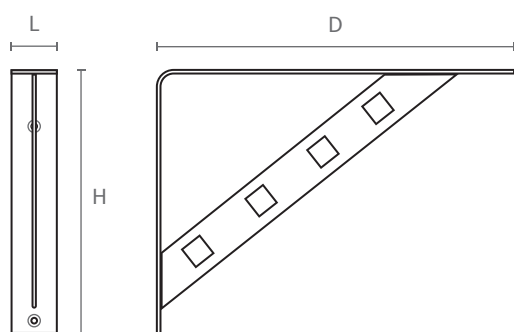

Misure / Sizes

Finiture / Finishes

Cromo
Chrome

Nichel satinato
Satinated nickel

ART.	L	H	D
RM25A	30	190	240
RM25B	25	140	190