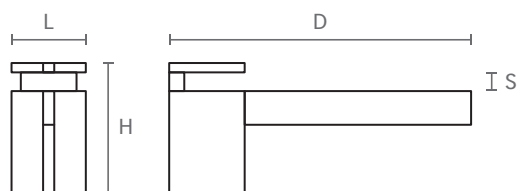

ART. **RM35**

design: Mital Lab

Reggimensola regolabile in zama pressofusa, completa di viti e tasselli mod. B\*.

Die-cast zamac adjustable shelf support, with screws and plugs mod. B\* included.

Misure / Sizes

Finiture / Finishes

Cromo  
Chrome

Nichel satinato  
Satined nickel

ART.	L	H	D	S
RM35A	30	50	140	6/25
RM35B	20	35	80	5/18

ART. **RM30**

design: Studio Mital

Reggimensola regolabile in zama pressofusa, completa di viti e tasselli mod. A\*.