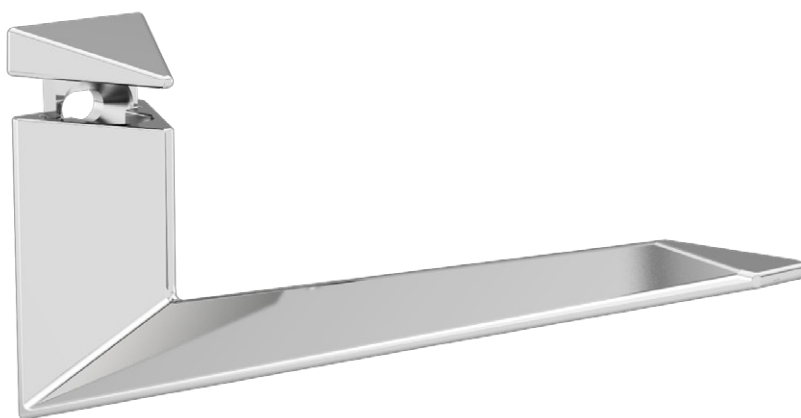

#### Misure / Sizes

#### Finiture / Finishes

Cromo  
Chrome

Econichel  
Econickel

Nichel satinato  
Satined nickel

ART.	L	H	D	S
RM01A	65	43	40	8/20
RM01B	30	25	25	6/8

ART. **RM40**

design: Rigo

Reggimensola regolabile in zama pressofusa,  
completa di viti e tasselli mod. A\*.

Die-cast zamac adjustable shelf support,  
with screws and plugs mod. A\* included.