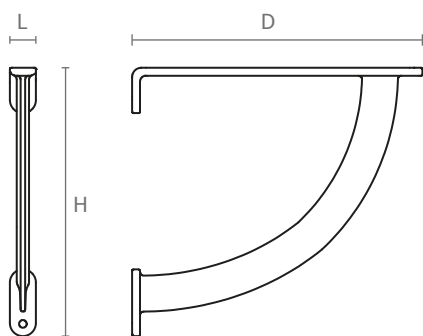

#### Misure / Sizes

#### Finiture / Finishes

Cromo  
Chrome

Econichel  
Econickel

Nichel satinato  
Satinated nickel

ART.	L	H	D	S
RM40A	31	84	230	6/40
RM40B	26	63	150	6/26

ART. **RM15**

design: Alessandro Masturzo

Reggimensola in alluminio, completa di viti e tasselli mod. B\*.

*Aluminium shelf support,  
with screws and plugs mod. B\* included.*

Misure / Sizes

Finiture / Finishes

Bianco  
White

Nero opaco  
Matt black

Econichel  
Econickel

ART.	L	H	D
RM15A	19	217	240
RM15B	17	175	190