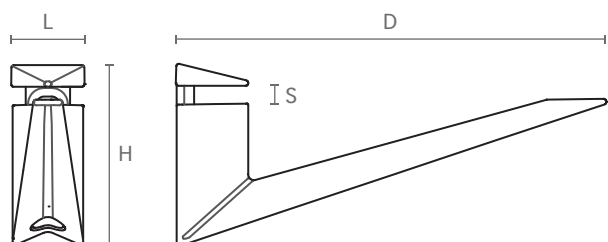

#### Misure / Sizes

#### Finiture / Finishes

Cromo  
Chrome

Econichel  
Econickel

Nichel satinato  
Satined nickel

ART.	L	H	D	S
RM01A	65	43	40	8/20
RM01B	30	25	25	6/8

ART. **RM40**

design: Rigo

Reggimensola regolabile in zama pressofusa,  
completa di viti e tasselli mod. A\*.

Die-cast zamac adjustable shelf support,  
with screws and plugs mod. A\* included.