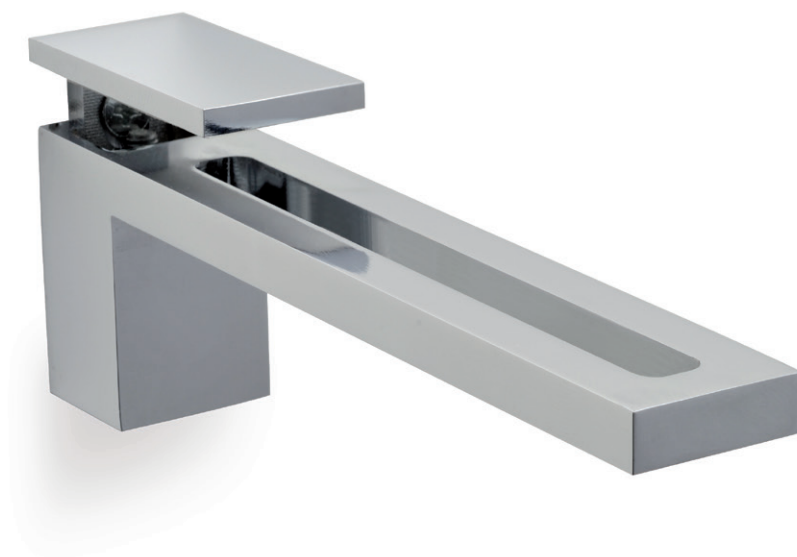

ART. **RM35**

design: Mital Lab

Reggimensola regolabile in zama pressofusa, completa di viti e tasselli mod. B\*.

Die-cast zamac adjustable shelf support, with screws and plugs mod. B\* included.

Misure / Sizes

Finiture / Finishes

Cromo  
Chrome

Nichel satinato  
Satined nickel

ART.	L	H	D	S
RM35A	30	50	140	6/25
RM35B	20	35	80	5/18

ART. **RM30**

design: Studio Mital

Reggimensola regolabile in zama pressofusa, completa di viti e tasselli mod. A\*.

Die-cast zamac adjustable shelf support, with screws and plugs mod. A\* included.

design: Studio Mital

Reggimensola regolabile in zama pressofusa, completa di viti e tasselli mod. B\*.

Die-cast zamac adjustable shelf support, with screws and plugs mod. B\* included.