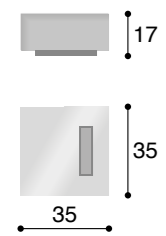

finishings
silver 7
matt white

note
chiudiporta per porte da ingresso

notes
closer for entrance doors

MB00552