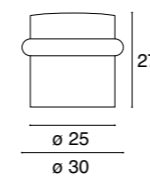

finishings
silver 7
matt white

note
chiudiporta per porte da ingresso

notes
closer for entrance doors

MB00552